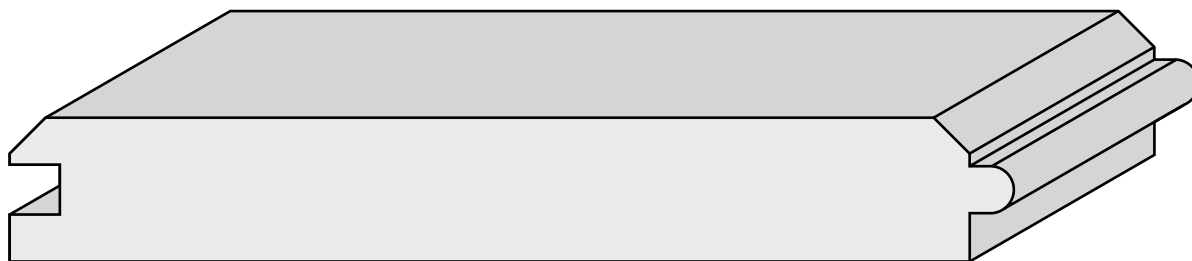

25M202-OG-CR
25mm x 6⁵/₁₆"

18M192-CR
18mm x 6"

24224-QRK-TAG 3/4" x 7"
(shown at 90% of size)

24160-QRK-TAG 3/4" x 5"

Primed Fiberboard Crowns & TVG

Interior Trim & Supply, Inc.

- Perfect for walls, ceilings, and cabinet or bar fronts
- Stocked in 1/2" x 4' x 8' sheets, unprimed (*pattern runs along 8' length*)
- Ship lap construction allows for easy installation
- Additional sizes & patterns available upon request

MDF 1248-ITC-BD-314

1/2" x 4' x 8' beaded, approx. 3 1/4" OC

(shown at 80% of size)

MDF 1248-ITC-VG-514

1/2" x 4' x 8' vee grooved, approx. 5 1/4" OC

(shown at 80% of size)

TVG Hardwood Species

Interior Trim & Supply, Inc.

Also Available in Pine

24160-TVG 3/4" x 5" (face)

24128-TVG 3/4" x 4" (face)

2496-TVG 3/4" x 3" (face)

2496-TVG-BD 3/4" x 3" (face)

1296-TVG-BD 3/8" x 3" (face)

1 x 4 Flooring

- C & BTR Southern Yellow Pine
- C & BTR Southern Yellow Pine KDAT