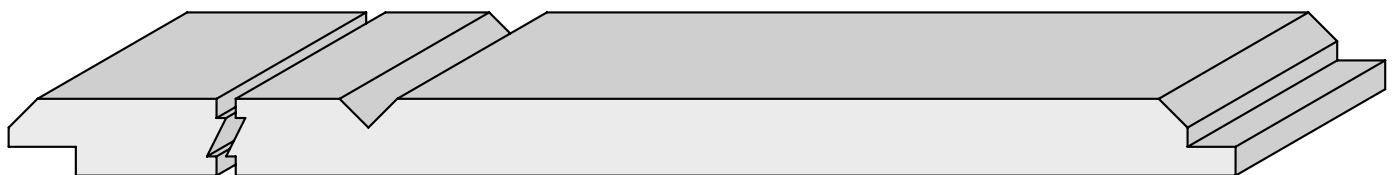

25M202-OG-CR
25mm x 6⁵/₁₆"

18M192-CR
18mm x 6"

24224-QRK-TAG 3/4" x 7"
(shown at 90% of size)

24160-QRK-TAG 3/4" x 5"

Primed Fiberboard Crowns & TVG

Interior Trim & Supply, Inc.

- Perfect for walls, ceilings, and cabinet or bar fronts
- Stocked in 1/2" x 4' x 8' sheets, unprimed (*pattern runs along 8' length*)
- Ship lap construction allows for easy installation
- Additional sizes & patterns available upon request

MDF 1248-ITC-BD-314

1/2" x 4' x 8' beaded, approx. 3 1/4" OC

(shown at 80% of size)

MDF 1248-ITC-VG-514

1/2" x 4' x 8' vee grooved, approx. 5 1/4" OC

(shown at 80% of size)

TVG Hardwood Species

Interior Trim & Supply, Inc.

Also Available in Pine

24160-TVG 3/4" x 5" (face)

24128-TVG 3/4" x 4" (face)

2496-TVG 3/4" x 3" (face)

2496-TVG-BD 3/4" x 3" (face)

1296-TVG-BD 3/8" x 3" (face)

1 x 4 Flooring

- C & BTR Southern Yellow Pine
- C & BTR Southern Yellow Pine KDAT