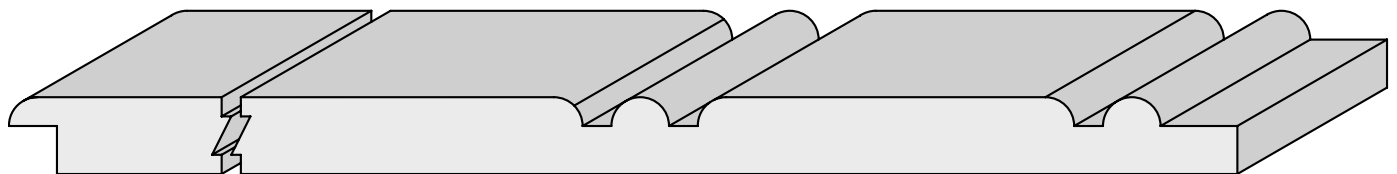

25M202-OG-CR
25mm x 6⁵/₁₆"

18M192-CR
18mm x 6"

24224-QRK-TAG 3/4" x 7"
(shown at 90% of size)

24160-QRK-TAG 3/4" x 5"

Primed Fiberboard Crowns & TVG

Interior Trim & Supply, Inc.

- Perfect for walls, ceilings, and cabinet or bar fronts
- Stocked in 1/2" x 4' x 8' sheets, unprimed (*pattern runs along 8' length*)
- Ship lap construction allows for easy installation
- Additional sizes & patterns available upon request

MDF 1248-ITC-BD-314

1/2" x 4' x 8' beaded, approx. 3 1/4" OC

(shown at 80% of size)

MDF 1248-ITC-VG-514

1/2" x 4' x 8' vee grooved, approx. 5 1/4" OC

(shown at 80% of size)

TVG Hardwood Species

Interior Trim & Supply, Inc.

Also Available in Pine

24160-TVG 3/4" x 5" (face)

24128-TVG 3/4" x 4" (face)

2496-TVG 3/4" x 3" (face)

2496-TVG-BD 3/4" x 3" (face)

1296-TVG-BD 3/8" x 3" (face)

1 x 4 Flooring

- C & BTR Southern Yellow Pine
- C & BTR Southern Yellow Pine KDAT