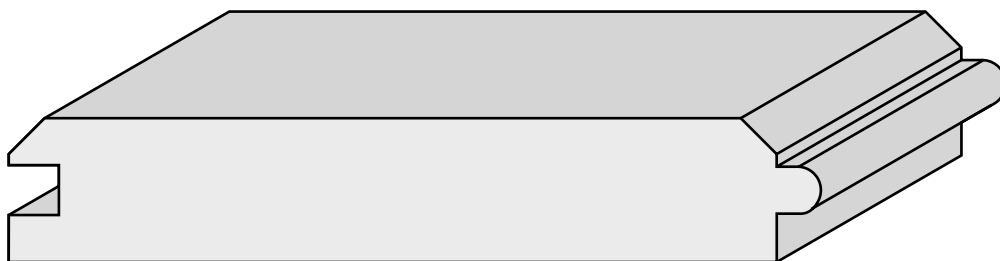

25M202-OG-CR
25mm x 6⁵/₁₆"

18M192-CR
18mm x 6"

24224-QRK-TAG 3/4" x 7"
(shown at 90% of size)

24160-QRK-TAG 3/4" x 5"

Primed Fiberboard Crowns & TVG

Interior Trim & Supply, Inc.

- Perfect for walls, ceilings, and cabinet or bar fronts
- Stocked in 1/2" x 4' x 8' sheets, unprimed (*pattern runs along 8' length*)
- Ship lap construction allows for easy installation
- Additional sizes & patterns available upon request

MDF 1248-ITC-BD-314

1/2" x 4' x 8' beaded, approx. 3 1/4" OC

(shown at 80% of size)

MDF 1248-ITC-VG-514

1/2" x 4' x 8' vee grooved, approx. 5 1/4" OC

(shown at 80% of size)

TVG Hardwood Species

Interior Trim & Supply, Inc.

Also Available in Pine

24160-TVG 3/4" x 5" (face)

24128-TVG 3/4" x 4" (face)

2496-TVG 3/4" x 3" (face)

2496-TVG-BD 3/4" x 3" (face)

1296-TVG-BD 3/8" x 3" (face)

1 x 4 Flooring

- C & BTR Southern Yellow Pine
- C & BTR Southern Yellow Pine KDAT