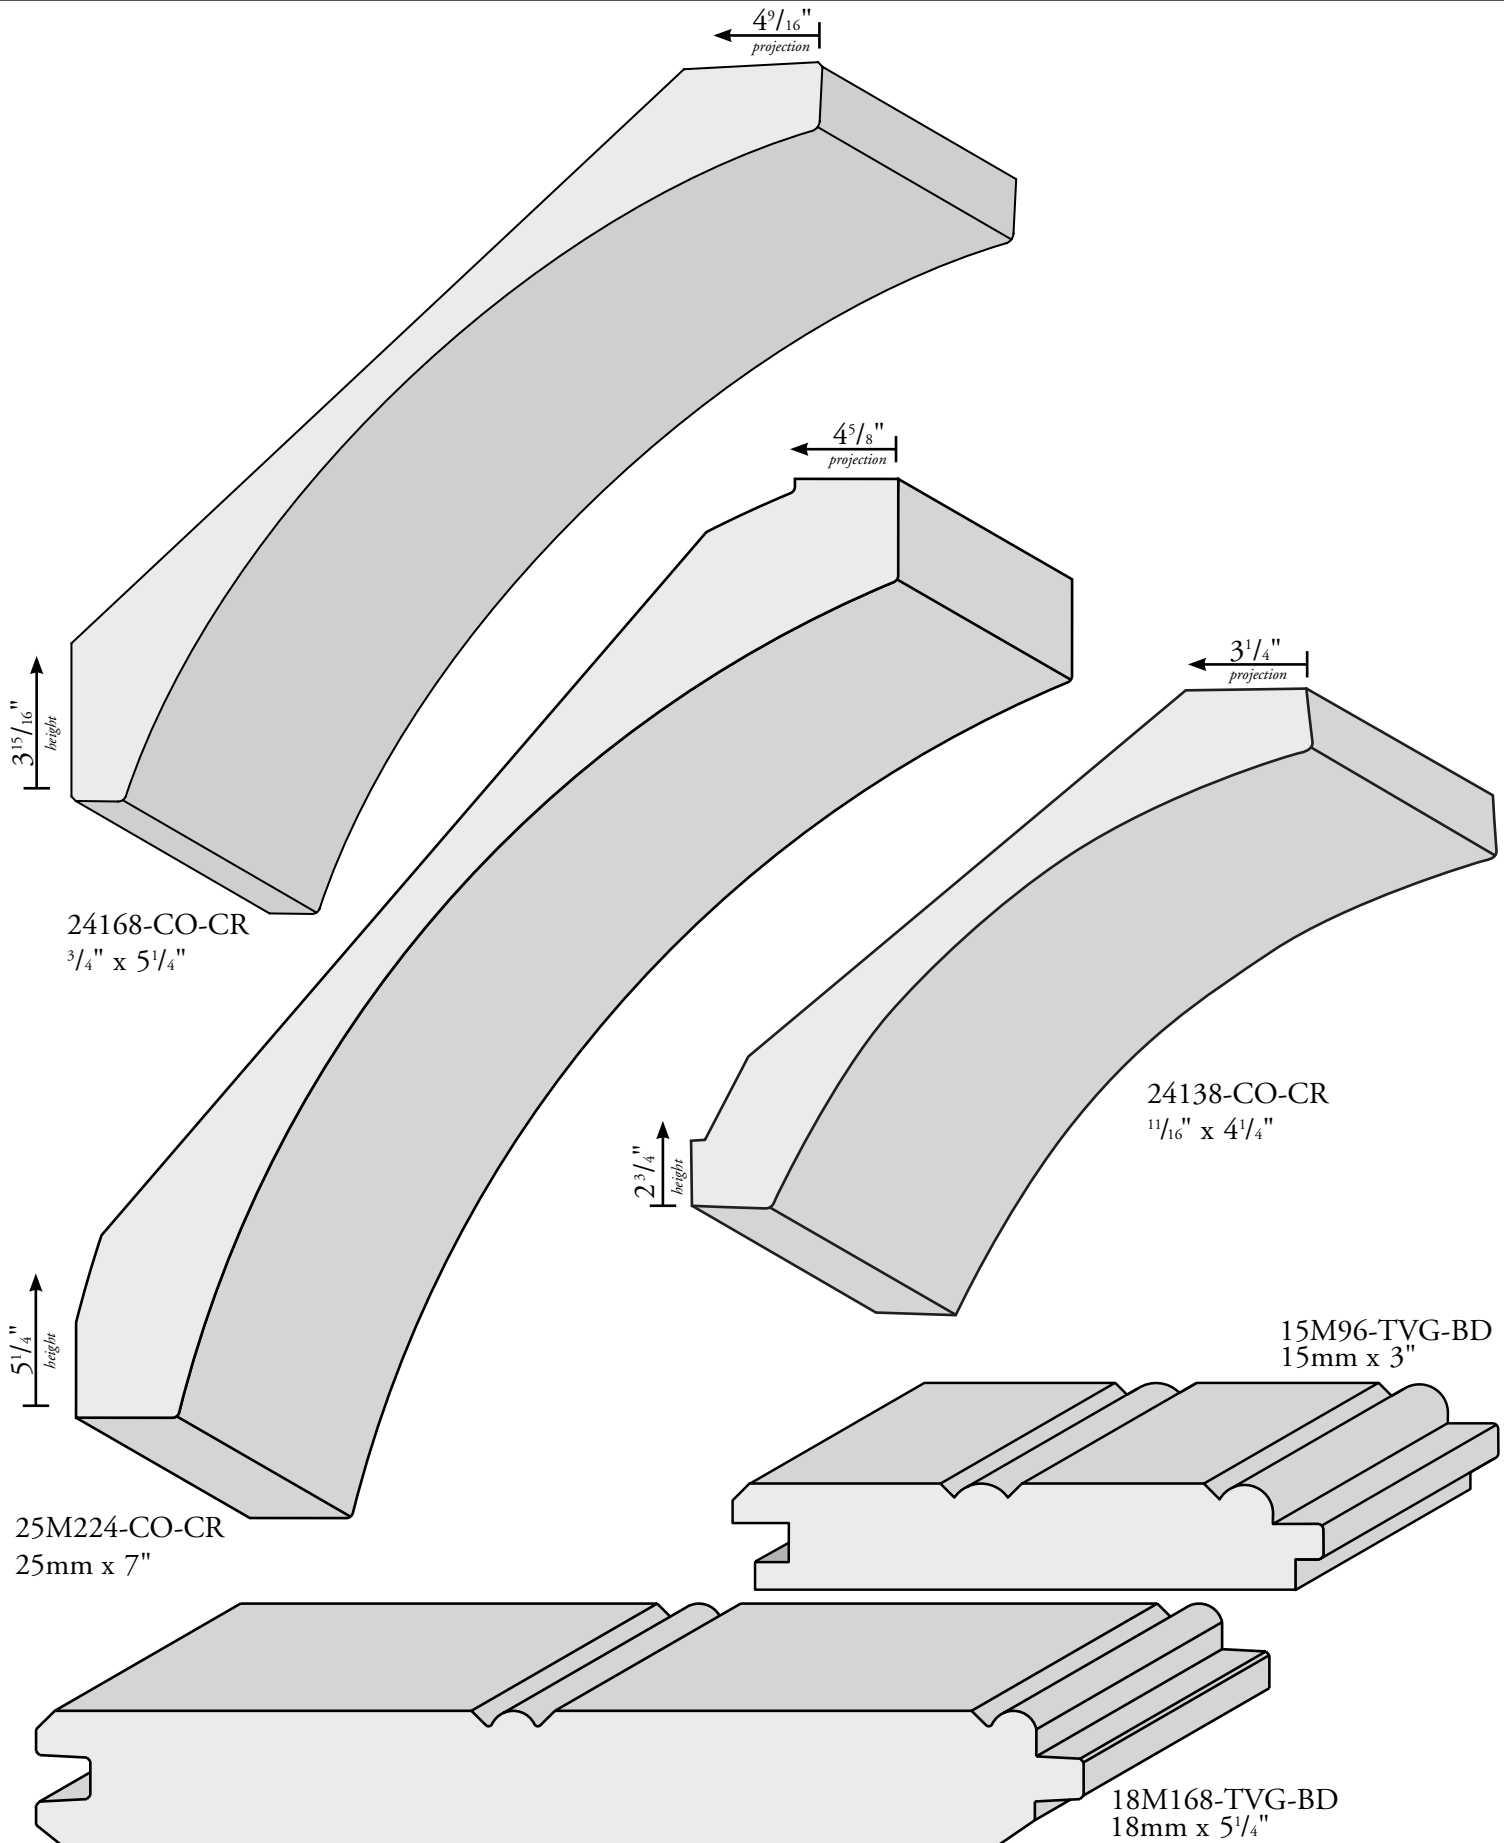

25M202-OG-CR
25mm x 6⁵/₁₆"

18M192-CR
18mm x 6"

24224-QRK-TAG 3/4" x 7"
(shown at 90% of size)

24160-QRK-TAG 3/4" x 5"

Primed Fiberboard Crowns & TVG

Interior Trim & Supply, Inc.

- Perfect for walls, ceilings, and cabinet or bar fronts
- Stocked in 1/2" x 4' x 8' sheets, unprimed (*pattern runs along 8' length*)
- Ship lap construction allows for easy installation
- Additional sizes & patterns available upon request

MDF 1248-ITC-BD-314

1/2" x 4' x 8' beaded, approx. 3 1/4" OC

(shown at 80% of size)

MDF 1248-ITC-VG-514

1/2" x 4' x 8' vee grooved, approx. 5 1/4" OC

(shown at 80% of size)

TVG Hardwood Species

Interior Trim & Supply, Inc.

Also Available in Pine

24160-TVG 3/4" x 5" (face)

24128-TVG 3/4" x 4" (face)

2496-TVG 3/4" x 3" (face)

2496-TVG-BD 3/4" x 3" (face)

1296-TVG-BD 3/8" x 3" (face)

1 x 4 Flooring

- C & BTR Southern Yellow Pine
- C & BTR Southern Yellow Pine KDAT